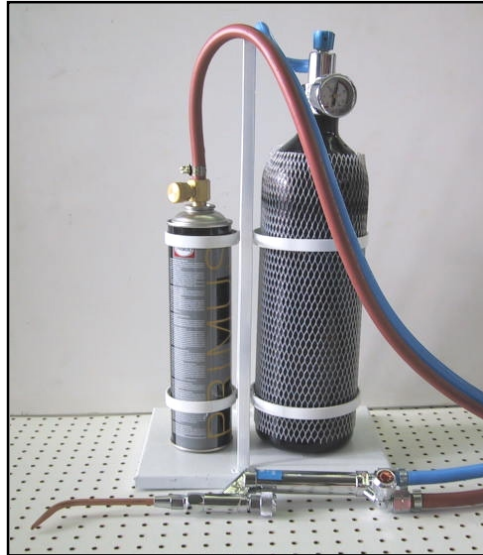

DH & 8502 SUPALITE HANDY WELDING SET

K417/113

| <u>Product Code</u> | <u>Description</u> | <u>Quantity</u> |
|---------------------|---|---|
| K417/110 | WeldRo DH SUPALITE GAS WELDING SET <u>Consists of :-</u> Cylinder Carrier 0.2 M3 Oxygen Cylinder Mapp Gas WeldRo Gold 1/4" (6.5 mm) fitted Twin Hose - Fire Resistant WeldRo DH Torch c/w L/W Tip No. 5 | 1 pc 1 cylinder 1 can 2 meter 1 pc |
| K417/113 | WeldRo 8502 SUPALITE GAS WELDING SET <u>Consists of :-</u> Cylinder Carrier 0.2 M3 Oxygen Cylinder Mapp Gas WeldRo Gold 1/4" (6.5 mm) fitted Twin Hose - Fire Resistant WeldRo 8502 Welding Torch c/w L/W Tip No. 3, 5, 7 | 1 pc 1 cylinder 1 can 2 meter 1 pc each |